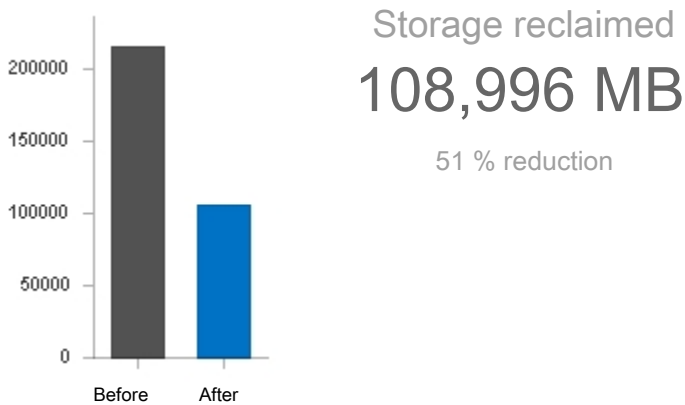

Exchange Scan Report

Version 1.0.3

Report Generated: 14 October 2014, 03:26:52
 Running Time: 13h:36m:58s
 Total Mailboxes: 1359
 Status: Complete

Have time to share your feedback?

We really hope the potential results outlined below are exciting. We are working hard to bring the fully working product to you as soon as possible.

If you have a minute, we'd love it if you would take a few seconds to share your thoughts and experience with us, to help make sure we deliver the product you want.

[Give your feedback](#)

Results

Supported Files	Volume
Before Optimization	214,710 MB
After Optimization	105,714 MB
Estimated Storage Reclaimed	108,996 MB